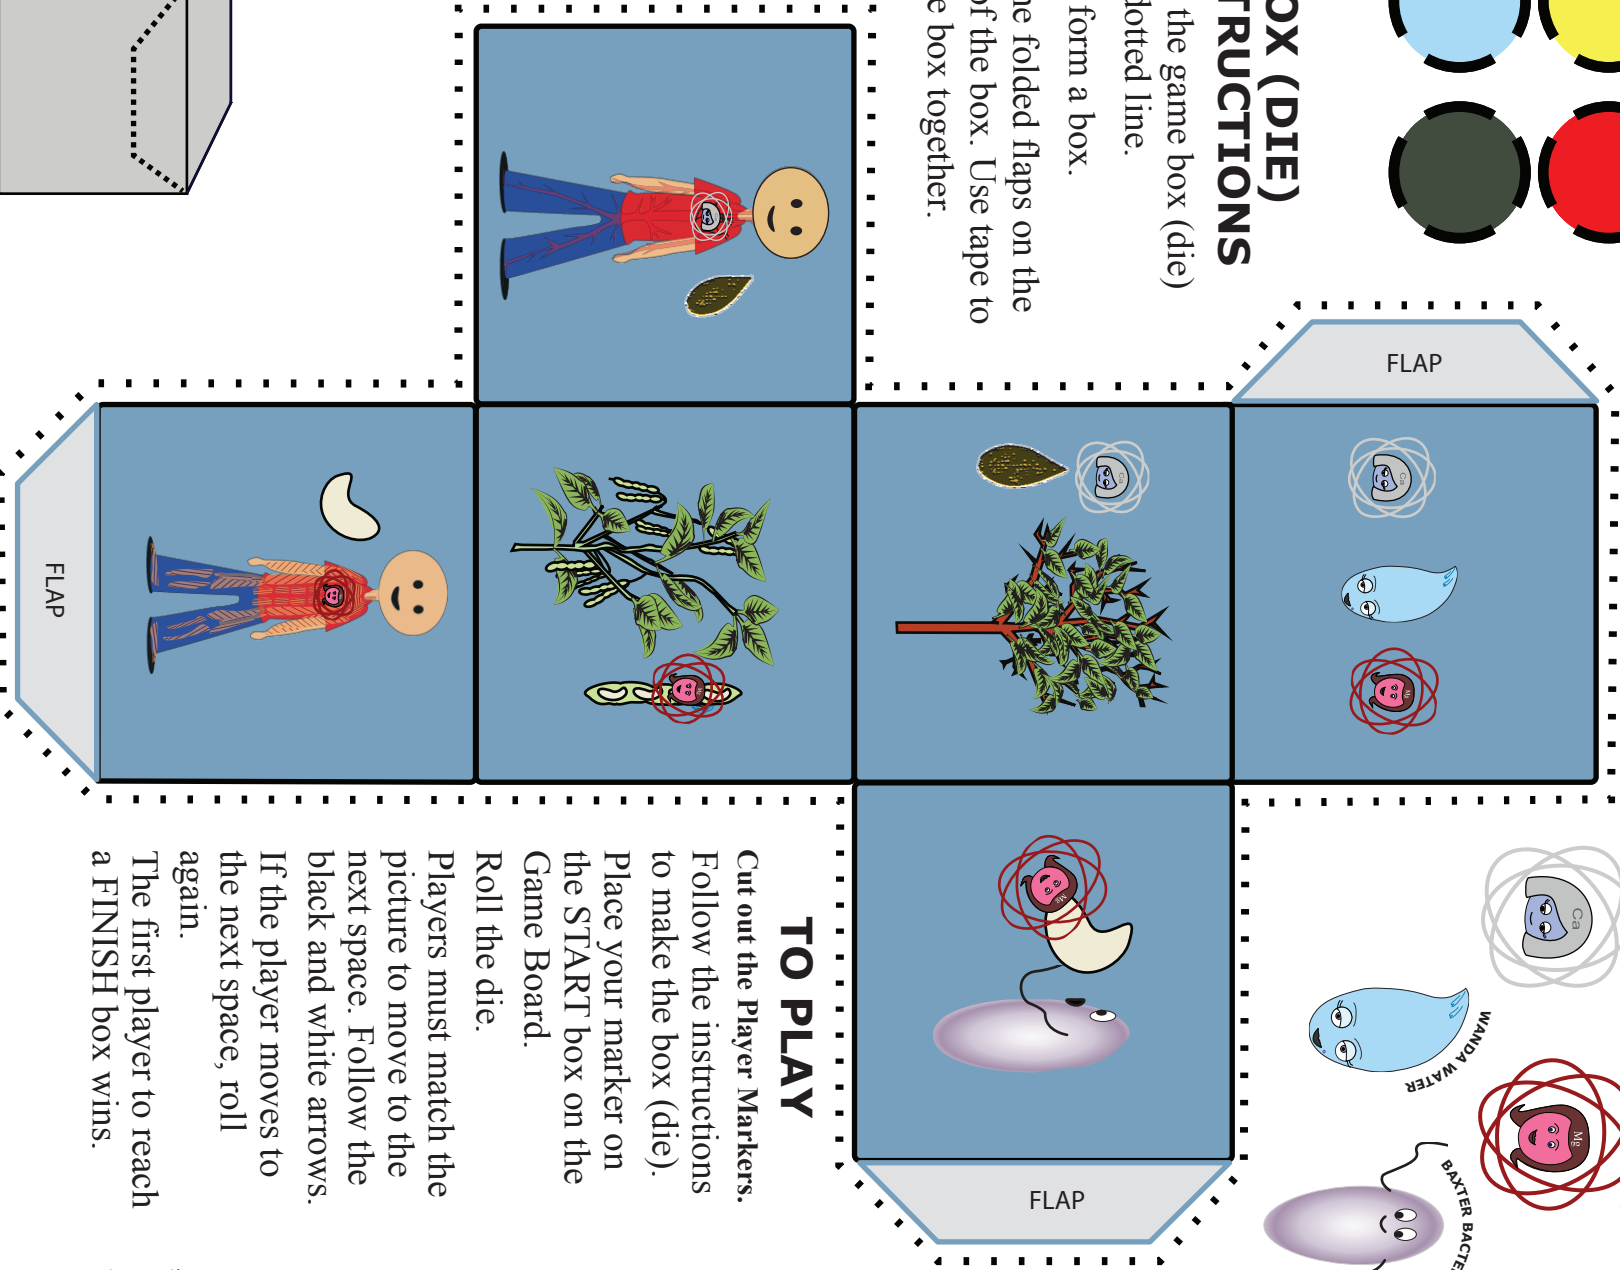

NUTRIENT CYCLE GAME

PLAYER MARKERS

MATERIALS

Scissors
Tape

NATURE'S NATIVES®

ROLL CALL

BOX (DIE) INSTRUCTIONS

Cut out the game box (die) on the dotted line.

Fold to form a box.

Place the folded flaps on the inside of the box. Use tape to keep the box together.

TO PLAY

Cut out the Player Markers. Follow the instructions to make the box (die).

Place your marker on the START box on the Game Board.

Roll the die.

Players must match the picture to move to the next space. Follow the black and white arrows.

If the player moves to the next space, roll again.

The first player to reach a FINISH box wins.